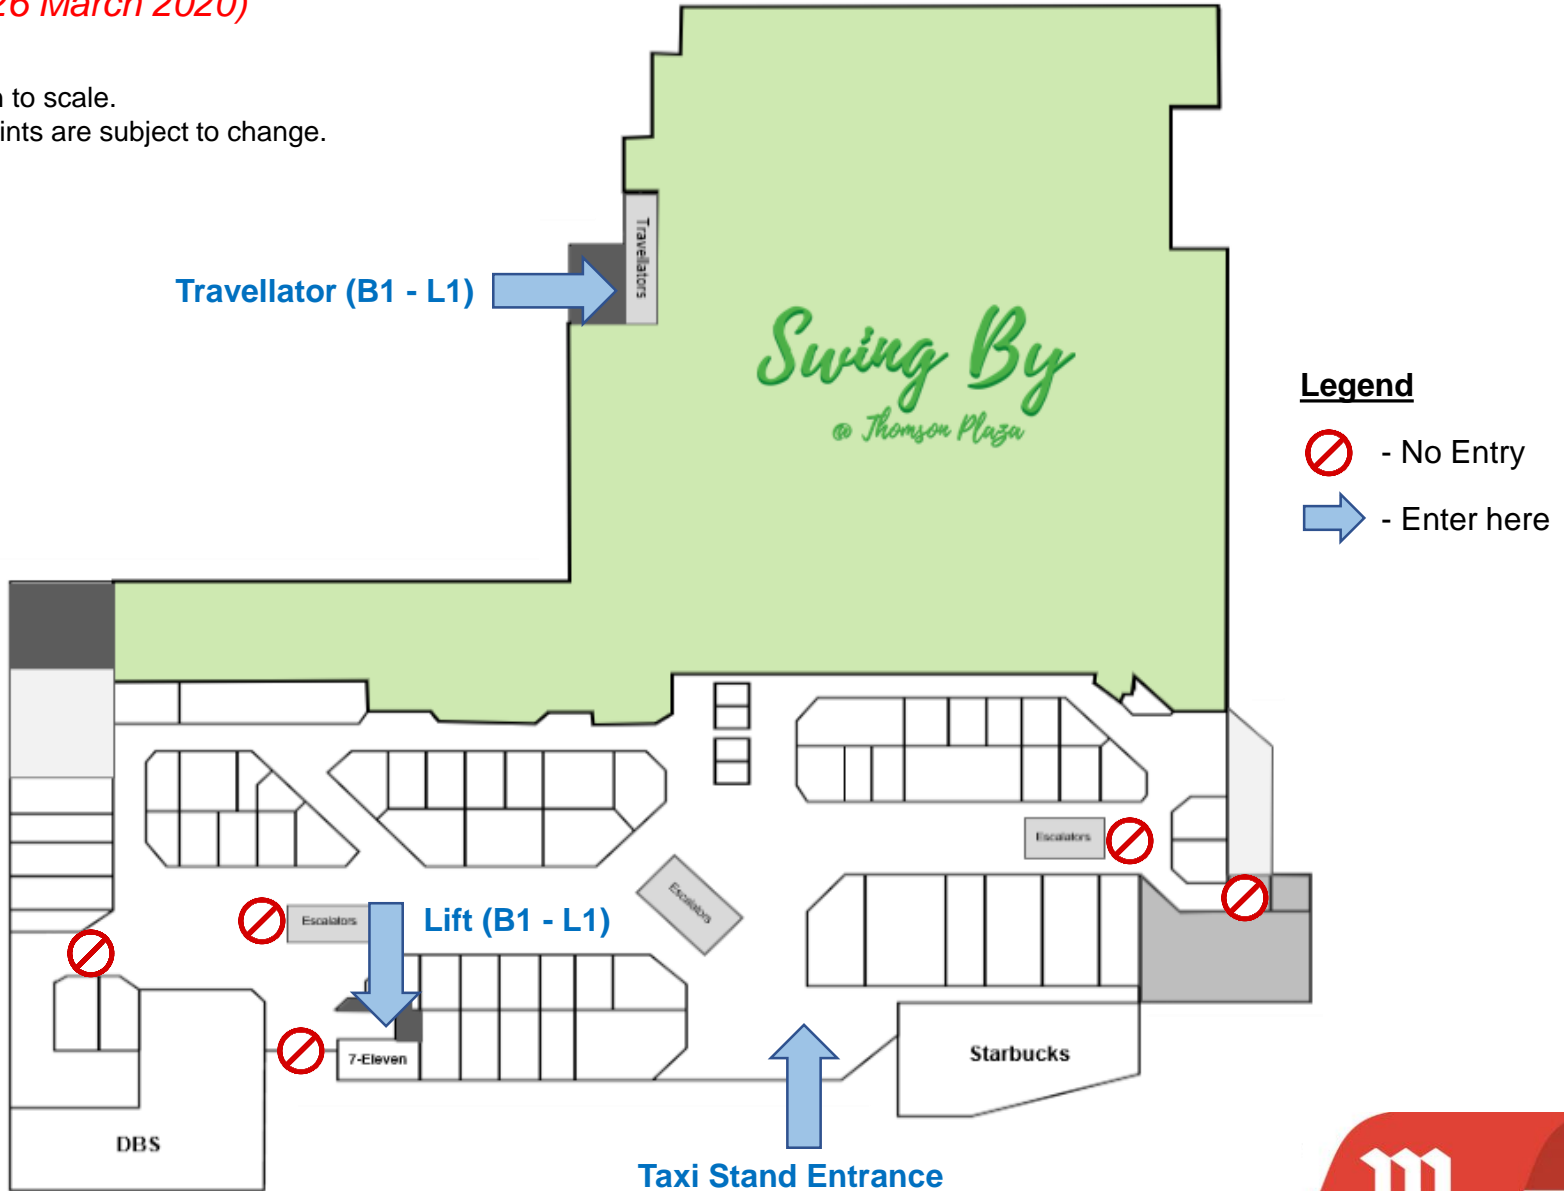

UPDATES: ENTRY & EXIT POINTS (L1)

(Updated as of 26 March 2020)

Note

- Plan is not drawn to scale.
- Entry and exit points are subject to change.

Legend

- ⊘ - No Entry
- ➡ - Enter here